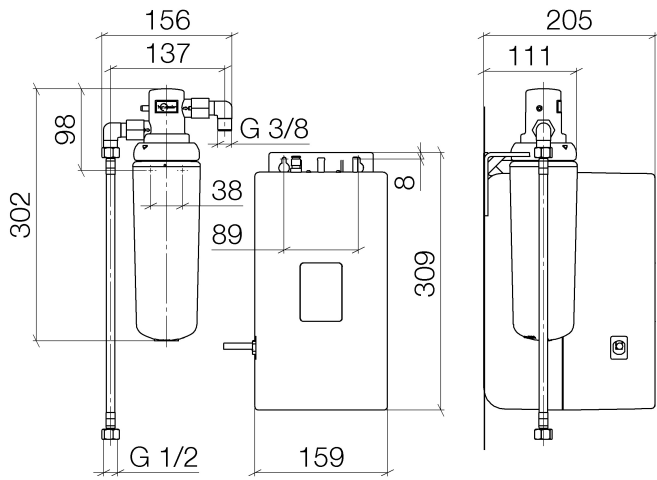

Hot water tank incl. filter -

12 892 970 90